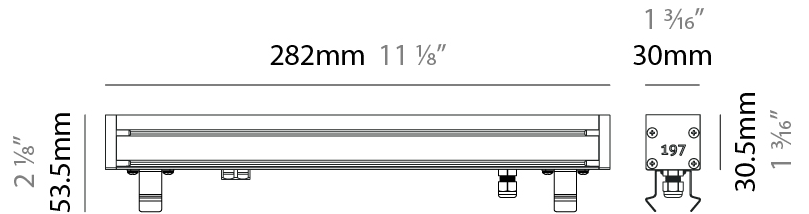

E12I0056- -

base number   Color   Lens
Temperature   Options

1. To build a product code in our configurator select the specify button on the base model # product page
2. To build a manual product code on this datasheet choose from the options listed below in blue font and add the suffix to the base model #

GENERAL

Series: Slash 30
Brand: Unonovesette
Division: Exterior
Mounting Type: Recessed
Mounting Location: In-Ground
Subcategory: Wallwash

PHYSICAL

Shape: Rectangle
Length (mm): 282
Length (in): 11 ¹/₈
Width (mm): 30
Width (in): 1 ³/₁₆
Height (mm): 53.5
Height (in): 2 ¹/₈
Light Distribution: Adjustable / Direct
Weight (kg): 0.46
Weight (lbs): 1.014
Diffuser: Extra clear tempered 6mm
Fixture Finish: ANA
Fixture Material: Extruded Aluminum
Cable Details: IP68 30cm Cable with Easy Lock system

ELECTRICAL

Lamp Type: LED
Input Wattage (W): 4.18
Total Output Wattage (W): 3.27
Dimming: Non-Dimmable
Driver Included: No
Driver Location: Remote
Driver Type: Constant Voltage - Universal
Driver Class: Class 2
Input Voltage (V): 120 - 277
Output Voltage (V): 24
Upon Request: Phase Dimming (120Vac only) / 0-10V Dimming

LED

Color Temperature (*K): 2200 / 2700 / 3000 / 4000
Max. Delivered Lumen (lm): 315 (3000K)
CRI: >90 CRI
Lamp Life (hrs): 100000

OPTICAL

Optic°: 12 / 21 / 31 / 46 / 13x36
Adjustability: Tilt ±20°

RATINGS AND CERTIFICATIONS

Certified By: Certified for North American Standards
IP rating: IP67
IK Rating: IK06