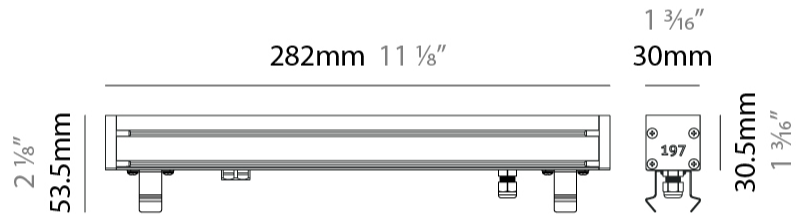

E12I0048- _____ - _____

base number   Color   Lens
Temperature   Options

1. To build a product code in our configurator select the specify button on the base model # product page
2. To build a manual product code on this datasheet choose from the options listed below in blue font and add the suffix to the base model #

GENERAL

Series: Slash 30
Brand: Unonovesette
Division: Exterior
Mounting Type: Recessed
Mounting Location: In-Ground
Subcategory: Wallwash

PHYSICAL

Shape: Rectangle
Length (mm): 282
Length (in): 11 1/8
Width (mm): 30
Width (in): 1 3/16
Height (mm): 53.5
Height (in): 2 1/8
Light Distribution: Adjustable / Direct
Weight (kg): 0.46
Weight (lbs): 1.014
Diffuser: Extra clear tempered 6mm
Fixture Finish: ANA
Fixture Material: Extruded Aluminum
Cable Details: IP68 30cm Cable with Easy Lock system

ELECTRICAL

Lamp Type: LED
Input Wattage (W): 7.6
Total Output Wattage (W): 6
Dimming: Non-Dimmable
Driver Included: No
Driver Location: Remote
Driver Type: Constant Voltage - Universal
Driver Class: Class 2
Input Voltage (V): 120 - 277
Output Voltage (V): 24
Upon Request: Phase Dimming (120Vac only) / 0-10V Dimming

LED

Color Temperature (*K): 2200 / 2700 / 3000 / 4000
Max. Delivered Lumen (lm): 640 (3000K)
CRI: >90 CRI
Lamp Life (hrs): 100000

OPTICAL

Optic*: 12 / 21 / 31 / 46 / 13x36
Adjustability: Tilt ±20°

RATINGS AND CERTIFICATIONS

Certified By: Certified for North American Standards
IP rating: IP67
IK Rating: IK06